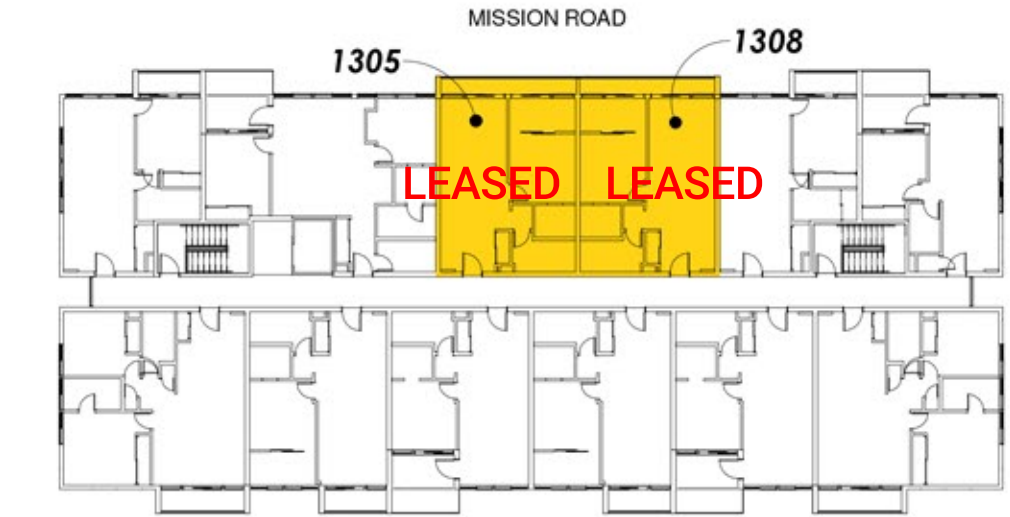

LEVEL 2

LEVEL 3

**SUITE G - 1bed 1bath + den**

- ~~1206 | 8' ceiling/Den |~~
- ~~1208 | 8' ceiling/Den |~~
- ~~1305 | 9' ceiling/Den |~~
- ~~1308 | 9' ceiling/Den |~~

**PHASE 1 - CUBES 1000**

Marketing Plan - Suite G