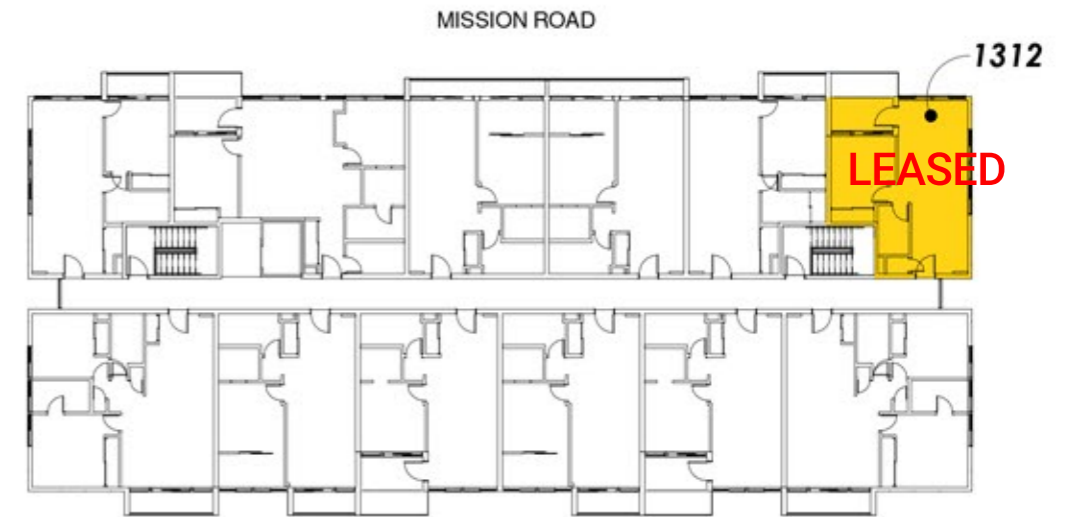

LEVEL 2

LEVEL 3

SUITE B - 1bed 1bath

- ~~1201 | 8' ceiling |~~
- ~~1210 | 8' ceiling |~~
- ~~1312 | 9' ceiling |~~

PHASE 1 - CUBES 1000

Marketing Plan - Suite B

Dark Horse Holdings